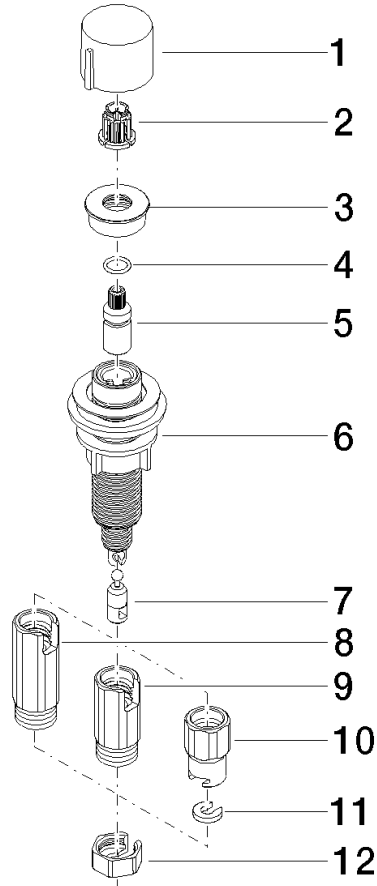

**Strainer waste with control handle - Durabron (23kt Gold)**

ELIO

10 712 970

- control for single basin
- including adapter for Bowden cable

Fits ELIO, ENO, MEM, META SQUARE, SYNC and TARA ULTRA

Fits: ELIO, MEM, ENO, SYNC, TARA ULTRA, META SQUARE

	Durabron (23kt Gold)	10 712 970-09
	Chrome	10 712 970-00
	Brushed Platinum	10 712 970-06
	Platinum	10 712 970-08
	Dark Chrome	10 712 970-19
	Brushed Durabron (23kt Gold)	10 712 970-28
	Matte Black	10 712 970-33
	Brushed Champagne (22kt Gold)	10 712 970-46
	Champagne (22kt Gold)	10 712 970-47
	Brushed Chrome	10 712 970-93
	Brushed Dark Platinum	10 712 970-99

10 712 970

mm [inches]

10 712 970

Parts for other finishes can be found here: [Chrome](#)

Spare parts list

No.	Item Number	Name	Quantity used	Delivery time
1	09 20 97 030-09	handle	1	40
2	90 12 12 002 00 90	fixing cap	1	2
3	09 27 87 011-09	rosette	1	40
4	09 14 10 042 90	seal	1	2
5	09 29 06 087-09	spindle	1	-
Spare part can no longer be ordered, please order the replacement item				
6	04 30 01 029 00 90	adaptor	1	2
7	09 24 03 175 90	adaptor	1	2
8	09 11 10 073-07	connection	1	30
9	09 11 10 074-07	connection	1	30
10	09 11 10 079-07	connection	1	30
11	09 30 11 087 90	disc	1	2
12	09 23 30 024-07	nut	1	30